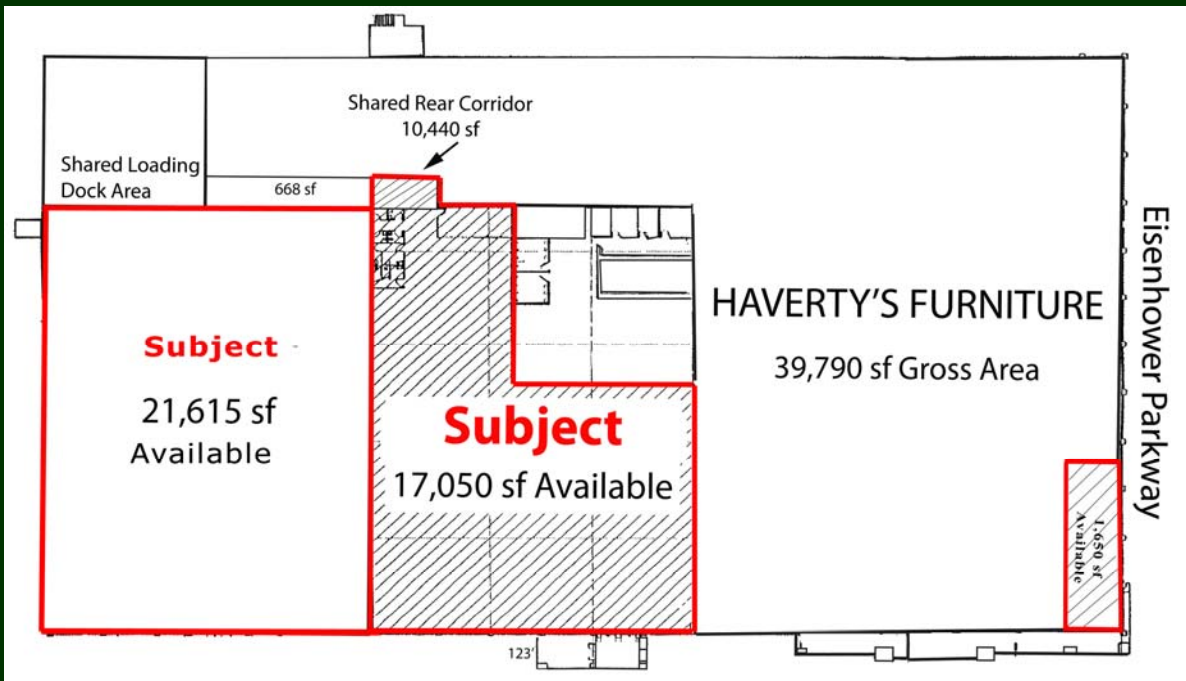

Former La-Z-Boy Showroom & Carol's Linens

3656 EISENHOWER PARKWAY · MACON · GEORGIA 31206

1,650 to
38,665 sf
Available!

FOR
LEASE

For information, contact:

Larry Crumbley

CCIM, SIOR, CPM, CRE

478-803-4113 Direct

478-737-3381 Cell

lcrumbley@fickling.com

Fickling & Company

Commercial Division

577 Mulberry Street

P.O. Box 310

Macon, GA 31202

(478) 746-9421

(478) 742-2015 FAX

info@fickling.com EMAIL

This information is from resources deemed to be reliable, no warranties or guarantees for accuracy are made by Fickling and Company