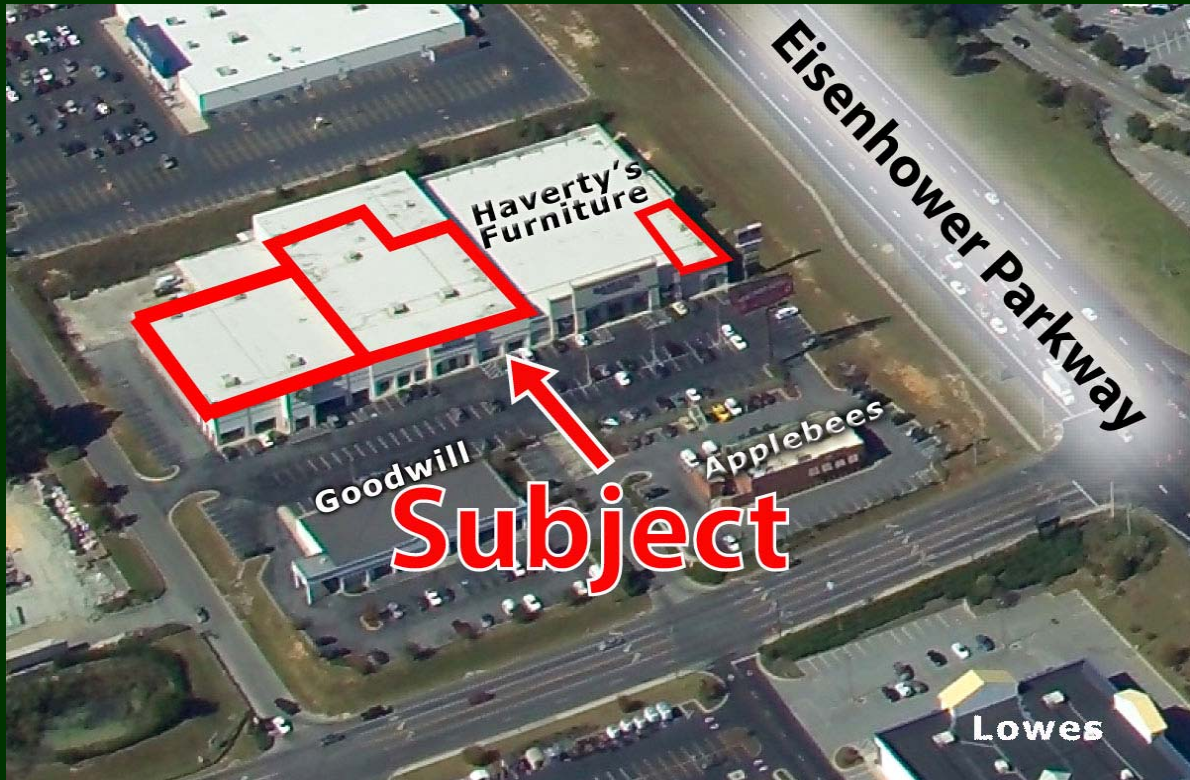

# Former La-Z-Boy Showroom & Carol's Linens

3656 EISENHOWER PARKWAY · MACON · GEORGIA · 31206

1,650 to  
38,665 sf  
Available!

FOR  
LEASE

For information, contact:

**Larry Crumbley**

CCIM, SIOR, CPM, CRE

478-803-4113 Direct

## Fickling & Company

Commercial Division  
577 Mulberry Street  
P.O. Box 310  
Macon, GA 31202  
(478) 746-9421  
(478) 742-2015 FAX  
[info@fickling.com](mailto:info@fickling.com) EMAIL

**Location:** Eisenhower Pkwy  
**Available:** 17,050 sf (former La-Z-Boy)  
21,615 sf (former Carol's Linens)  
1,650 sf  
**Const Date:** 1978  
**Const Type:** Masonry  
**Zoning:** Commercial  
**Parking:** Ample common area  
**Taxes:** 0.72 psf  
**Est Ins.:** 0.09 psf  
**CAM:** 0.34 psf  
**Traffic:** 25,780 vpd

# Former La-Z-Boy Showroom & Carol's Linens

3656 EISENHOWER PARKWAY · MACON · GEORGIA 31206

1,650 to  
38,665 sf  
Available!

FOR  
LEASE

For information, contact:

**Larry Crumbley**

CCIM, SIOR, CPM, CRE

478-803-4113 Direct